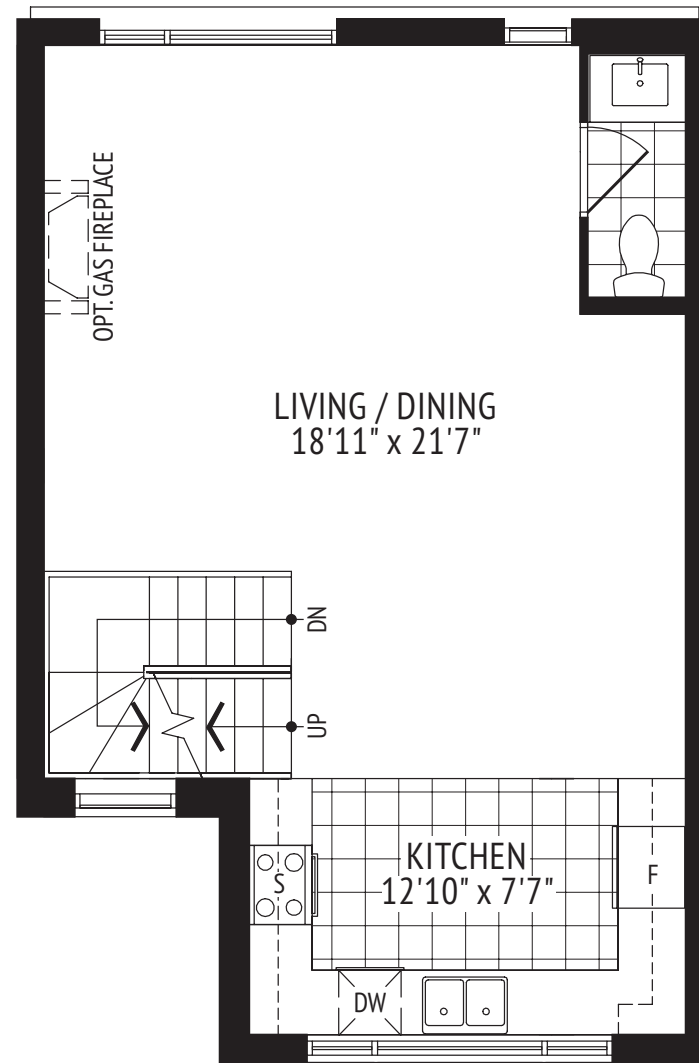

BIRCH

MAIN LEVEL

1ST LEVEL

2ND LEVEL

3RD LEVEL

1,688 SQ. FT.

Left End Unit - 1,789 Sq.Ft.

Right End Unit - 1,841 Sq.Ft.