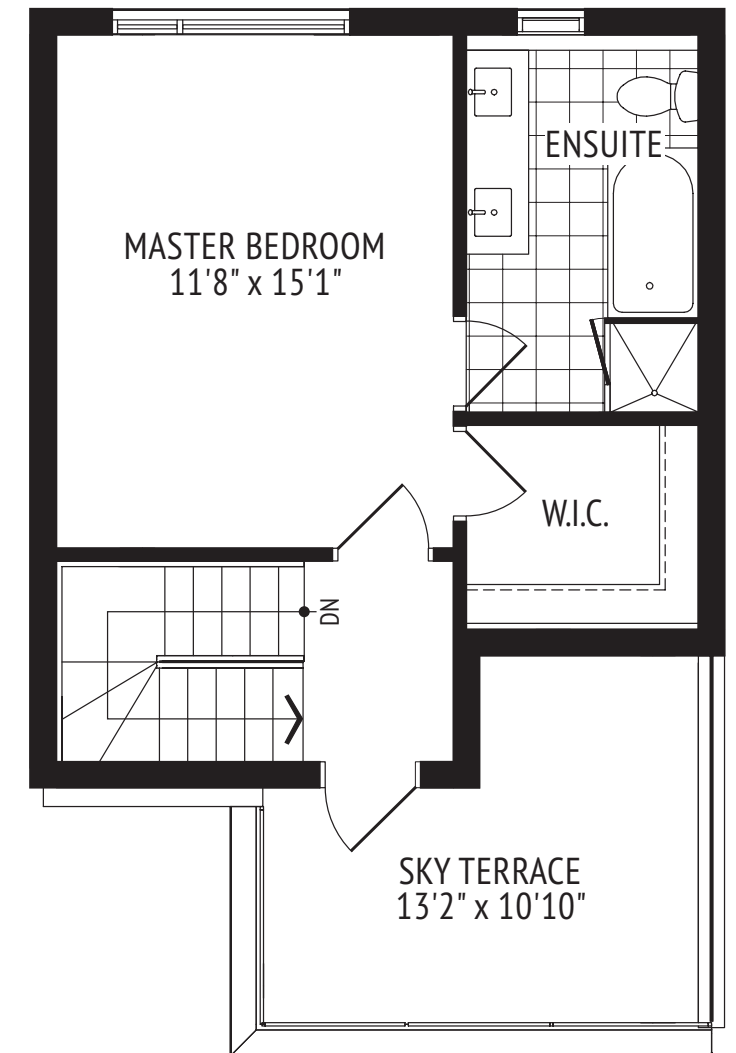

BIRCH

MAIN LEVEL

1ST LEVEL

2ND LEVEL

3RD LEVEL

1,688 SQ. FT.

Left End Unit - 1,789 Sq.Ft.

Right End Unit - 1,841 Sq.Ft.