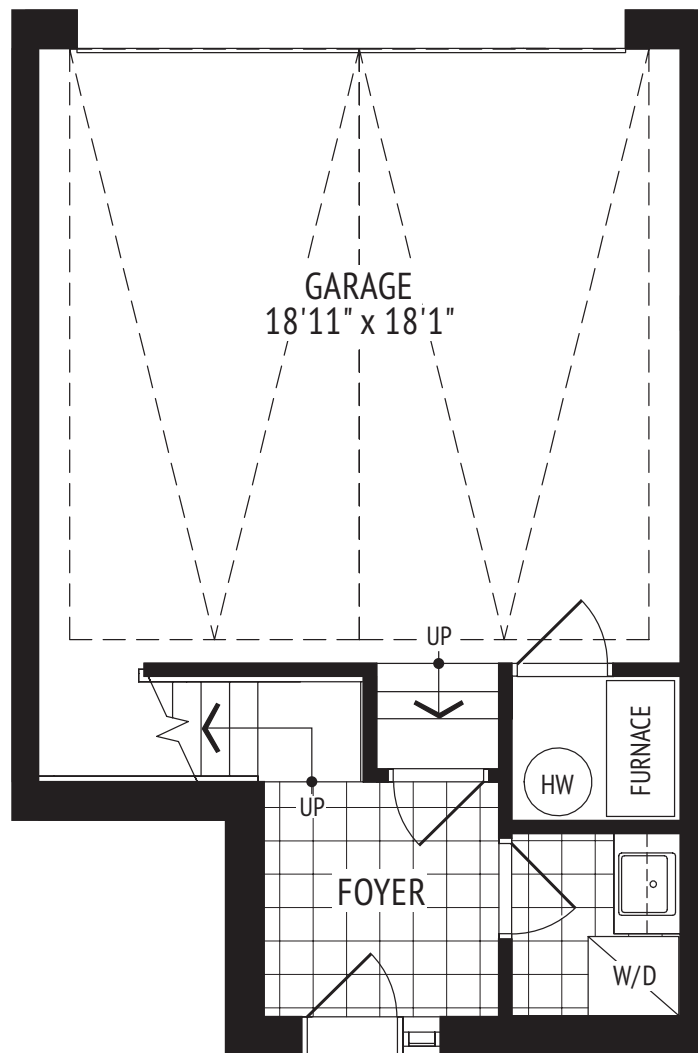

BIRCH

MAIN LEVEL

1ST LEVEL

2ND LEVEL

3RD LEVEL

1,688 SQ. FT.

Left End Unit - 1,789 Sq.Ft.

Right End Unit - 1,841 Sq.Ft.