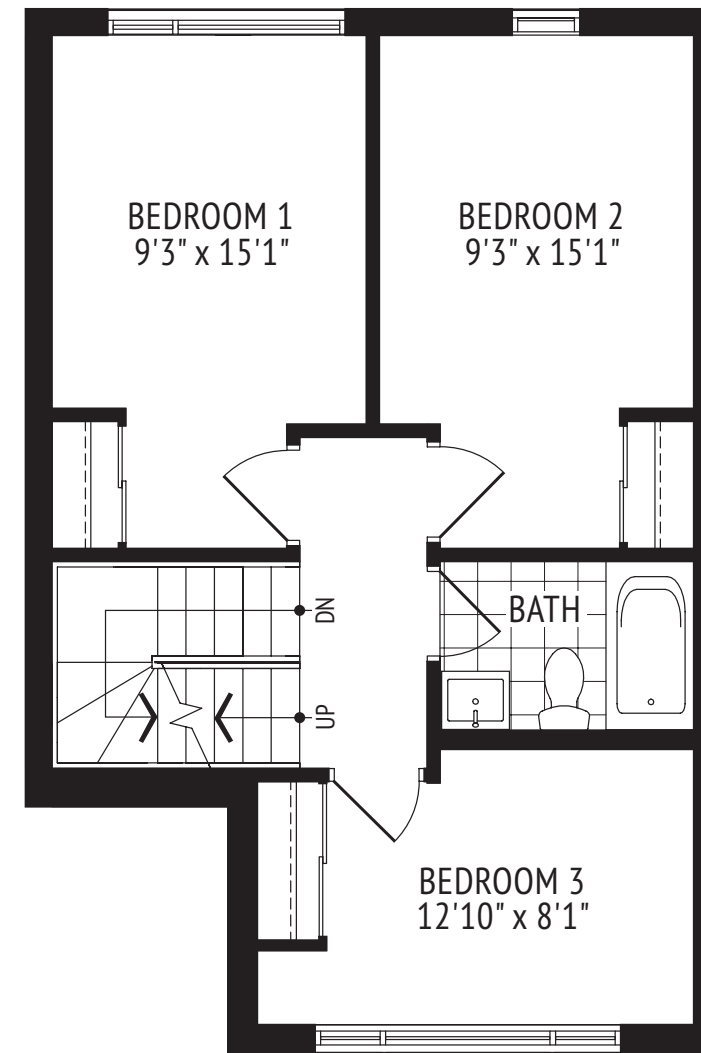

BIRCH

MAIN LEVEL

1ST LEVEL

2ND LEVEL

3RD LEVEL

1,688 SQ. FT.

Left End Unit - 1,789 Sq.Ft.

Right End Unit - 1,841 Sq.Ft.